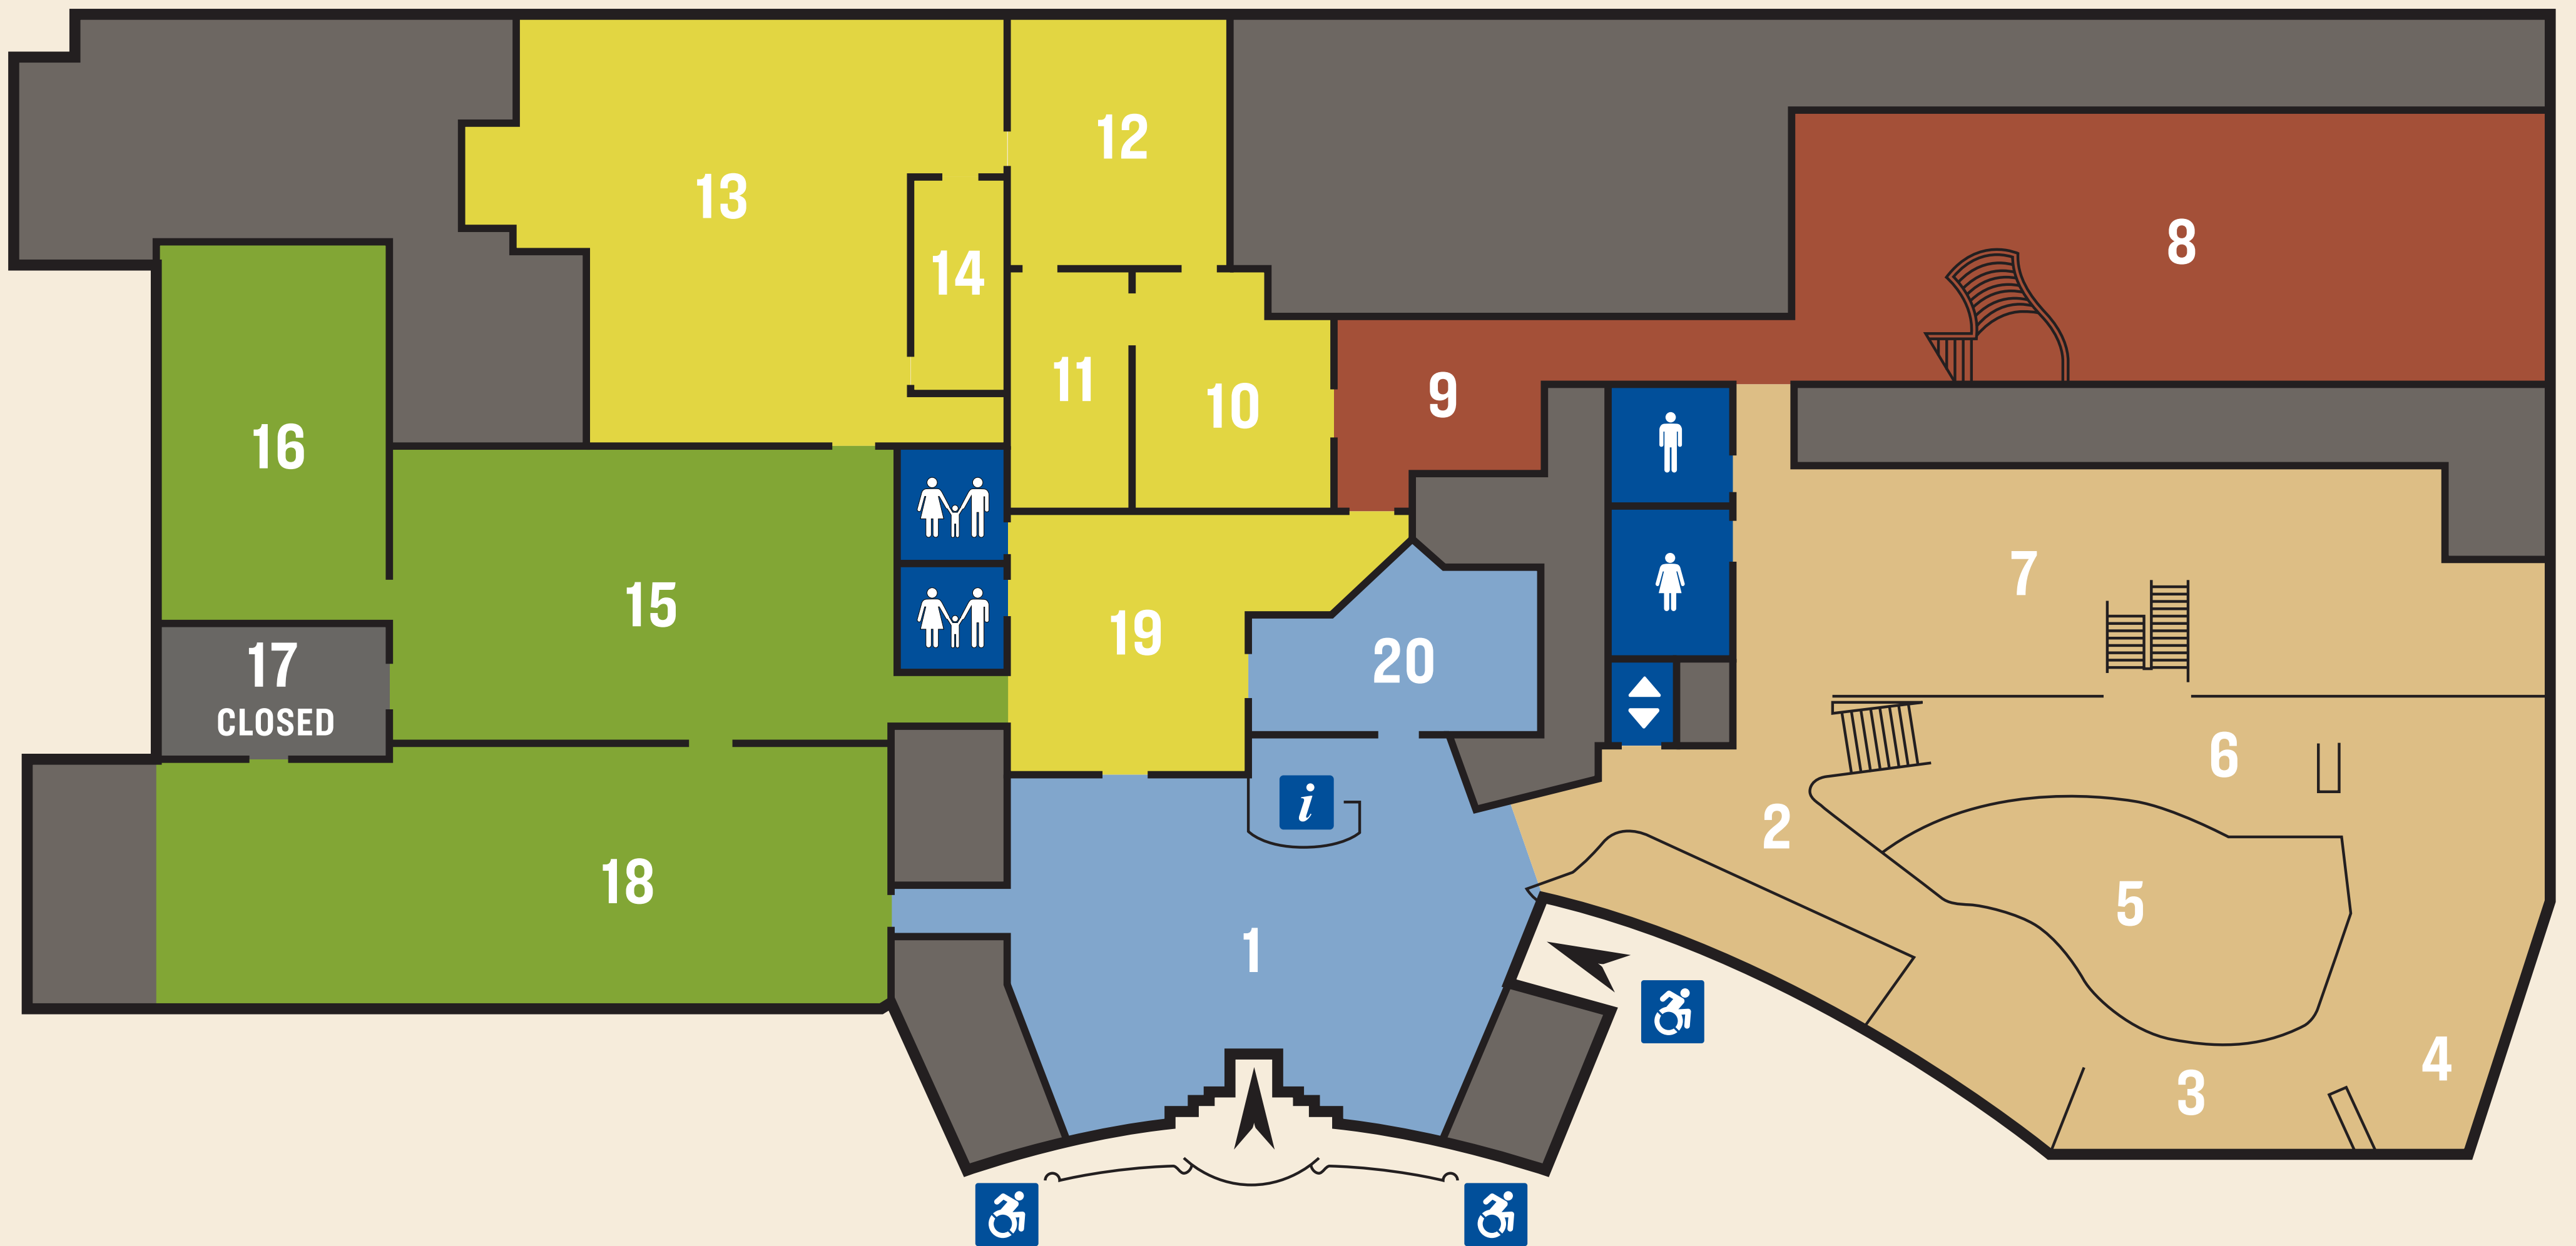

## MAIN LEVEL

### MAIN LEVEL LEGEND

- ▲ Entrance
- 1 Welcome Center
- 20 Museum Store
- 2 Arizona Through Time
- 3 Origins
- 4 Earth Science
- 5 Dinosaur Mountain (Jurassic to Cretaceous)
- 6 Origins & Diversity of Life
- 7 Dinosaur Hall
- 8 THRIVE
- 9 Ancient Mesoamerica
- 10 Spanish Arizona
- 11 Lost Dutchman's Mine
- 12 Territorial Jail
- 13 History Courtyard, Gold Panning & Paleo Dig Pit
- 14 Never Sweat Tunnel
- 19 Mammal Hall
- 15 Ologies: The Science of Anthropology and Paleontology
- 16 Auditorium
- 17 Closed
- 18 75,000,000 BC

### MAP KEY

- ♀ Men's Restroom
- ♂ Women's Restroom
- ♂♀ Family Restroom
- ♿ Access
- ⬆️ Elevator
- i Visitor Services

### UPPER LEVEL LEGEND

- 29 Cultures of Ancient Americas
- 30 Central America
- 31 Native Cultures of Western North America
- 32 Dinosaur Mountain (Tertiary to Quaternary)
- 33 Rooftop Terrace (Special Events)