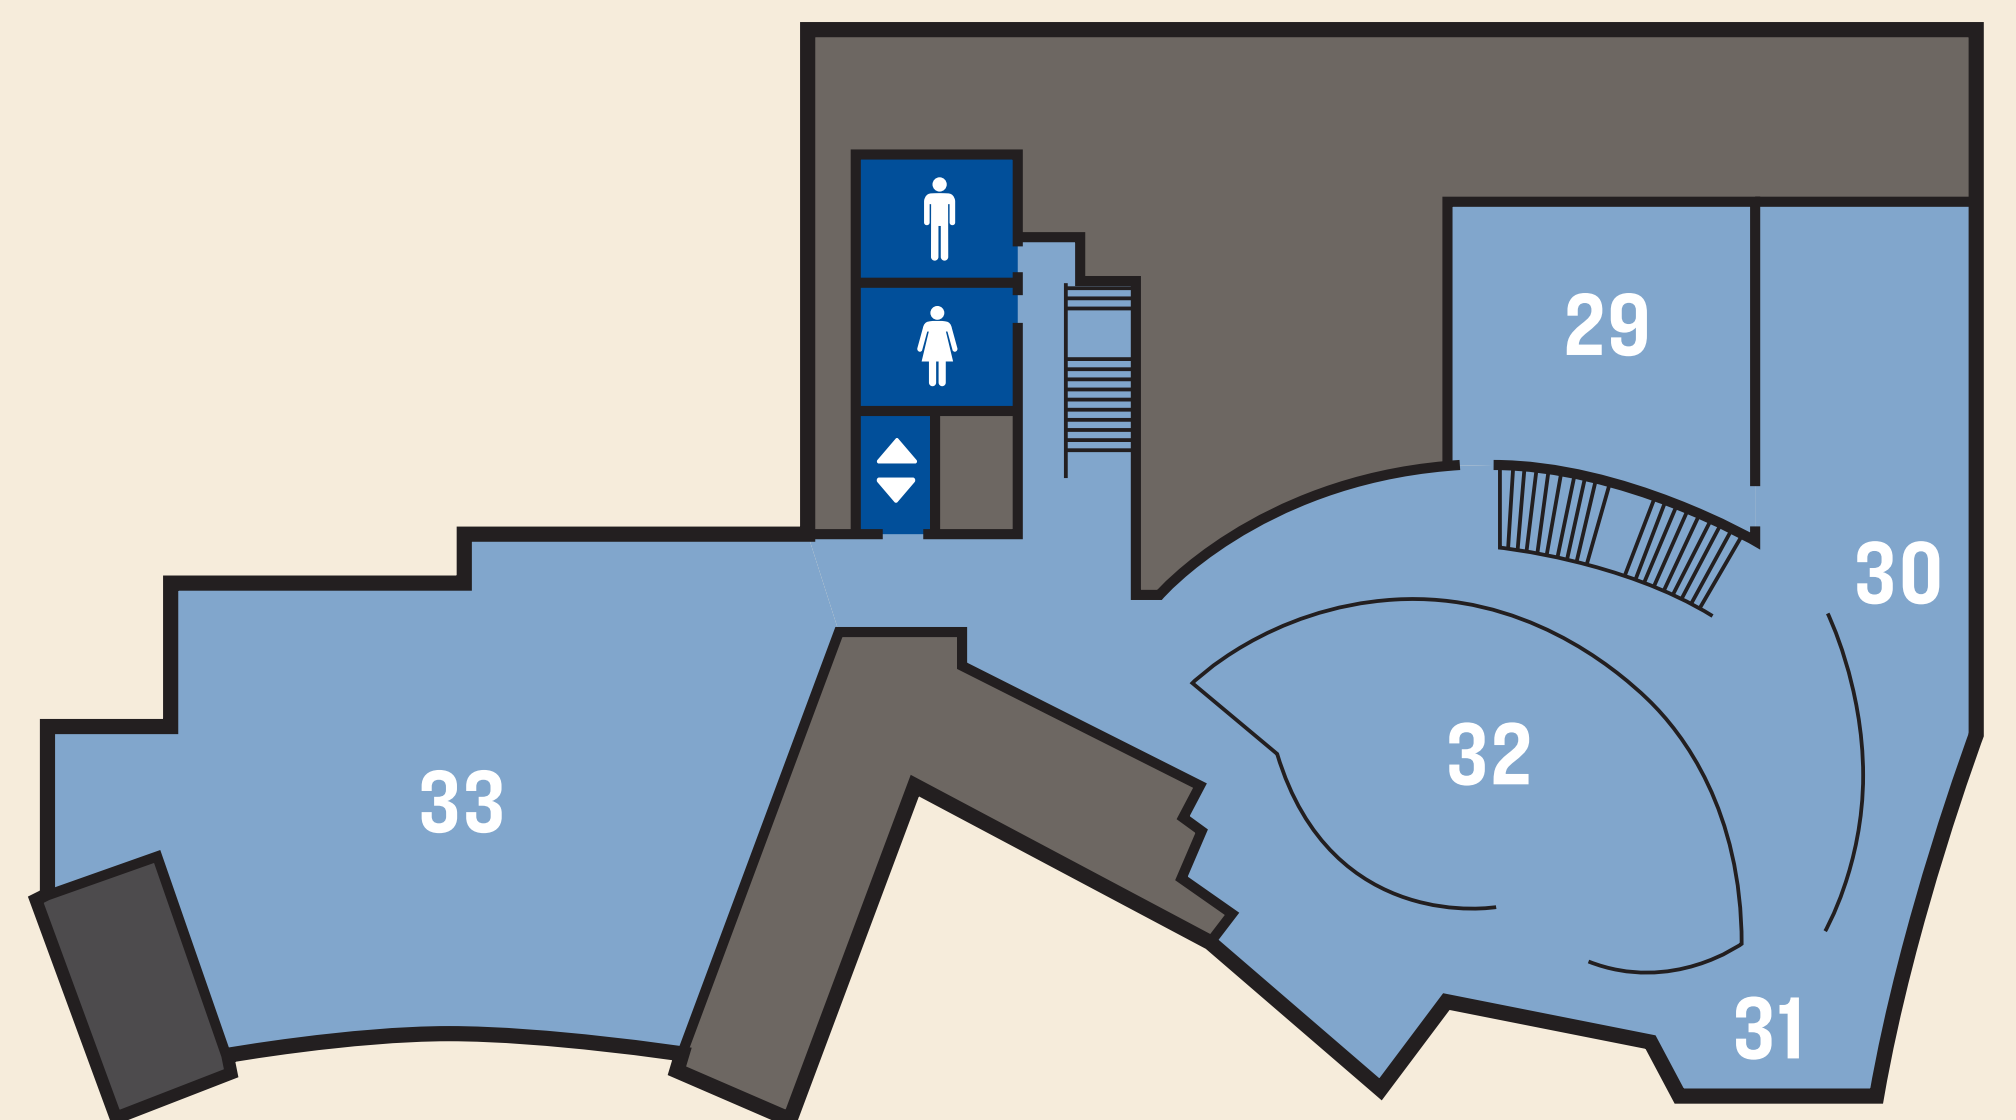

### MAP KEY

- ♀ Men's Restroom
- ♂ Women's Restroom
- ♂♀ Family Restroom
- ♿ Access
- ⬆️ Elevator
- i Visitor Services

## LOWER LEVEL

### LOWER LEVEL LEGEND

- 21 Paleozoic Arizona
- 22 Triassic Forest
- 23 Jurassic Arizona
- 24 Cretaceous Seas
- 25 Living Fossils Aquarium
- 26 Dinosaur Mountain (Permian to Triassic)
- 27 Exploration Station
- 28 Collections Viewing Area

### UPPER LEVEL LEGEND

- 29 Cultures of Ancient Americas
- 30 Central America
- 31 Native Cultures of Western North America
- 32 Dinosaur Mountain (Tertiary to Quaternary)
- 33 Rooftop Terrace (Special Events)