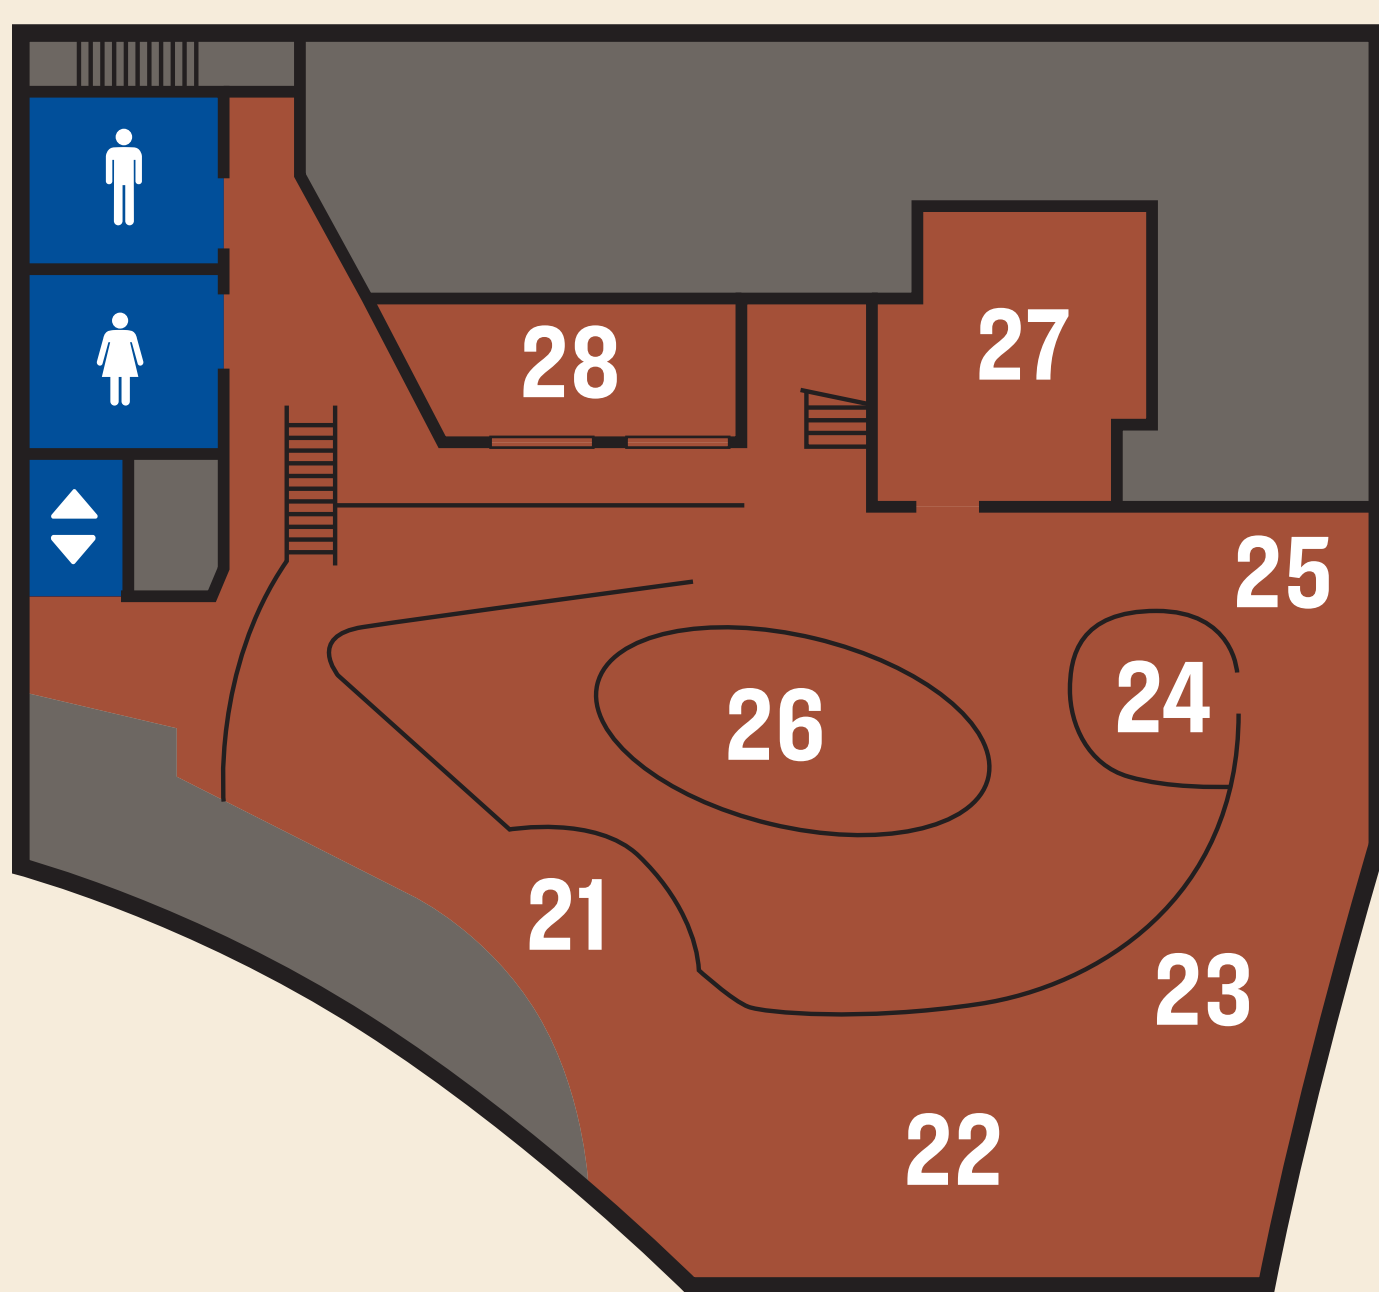

LOWER LEVEL

LOWER LEVEL LEGEND

- 21 Paleozoic Arizona
- 22 Triassic Forest
- 23 Jurassic Arizona
- 24 Cretaceous Seas
- 25 Living Fossils Aquarium
- 26 Dinosaur Mountain (Permian to Triassic)
- 27 Exploration Station
- 28 Collections Viewing Area